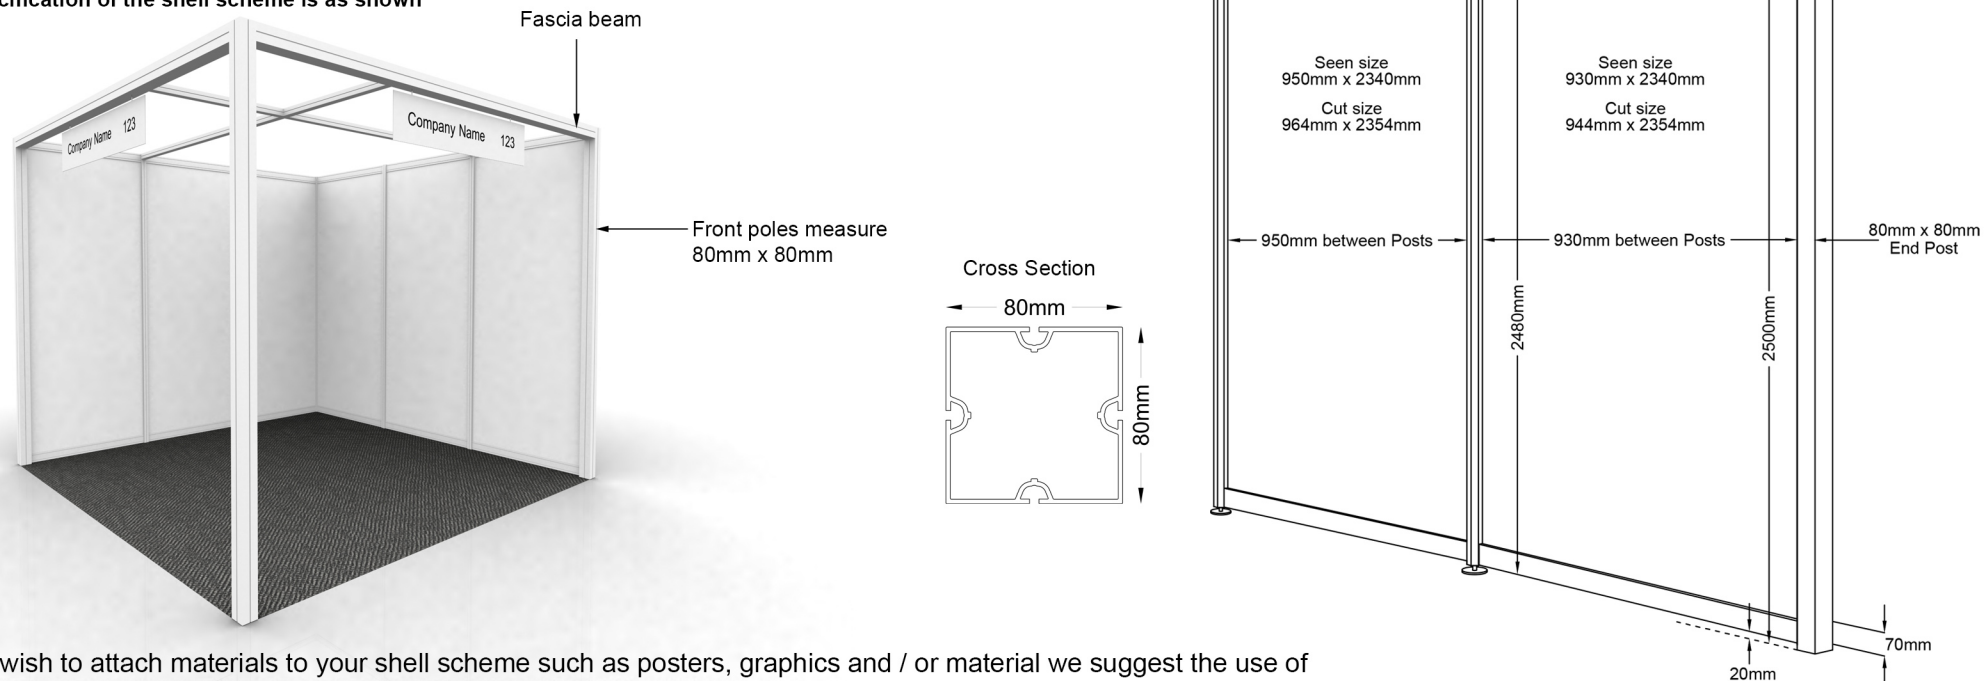

Standard 80mm Quad Shell Scheme

80mm Quad Shell Scheme gives a fabulous finish, clean lines and the opportunity to upgrade your stand in cost effective ways.

80mm Quad is a modular stand system, built using poles and panels and can be built to any size and configuration. The shell scheme will include walls, fascia, nameboard and carpet.

Please be aware that the system **has a minimal ceiling grid**. We will place limited ceiling beams on stands which lighting can be attached to in the normal way but advise that you contact us with exact requirements if placement is imperative to your display.

The specification of the shell scheme is as shown

If you wish to attach materials to your shell scheme such as posters, graphics and / or material we suggest the use of double-sided Velcro or double-sided sticky pads. These options do not damage the panels of the stand. Please do not stick anything to the metal work. **Any damage incurred will be charged for.**